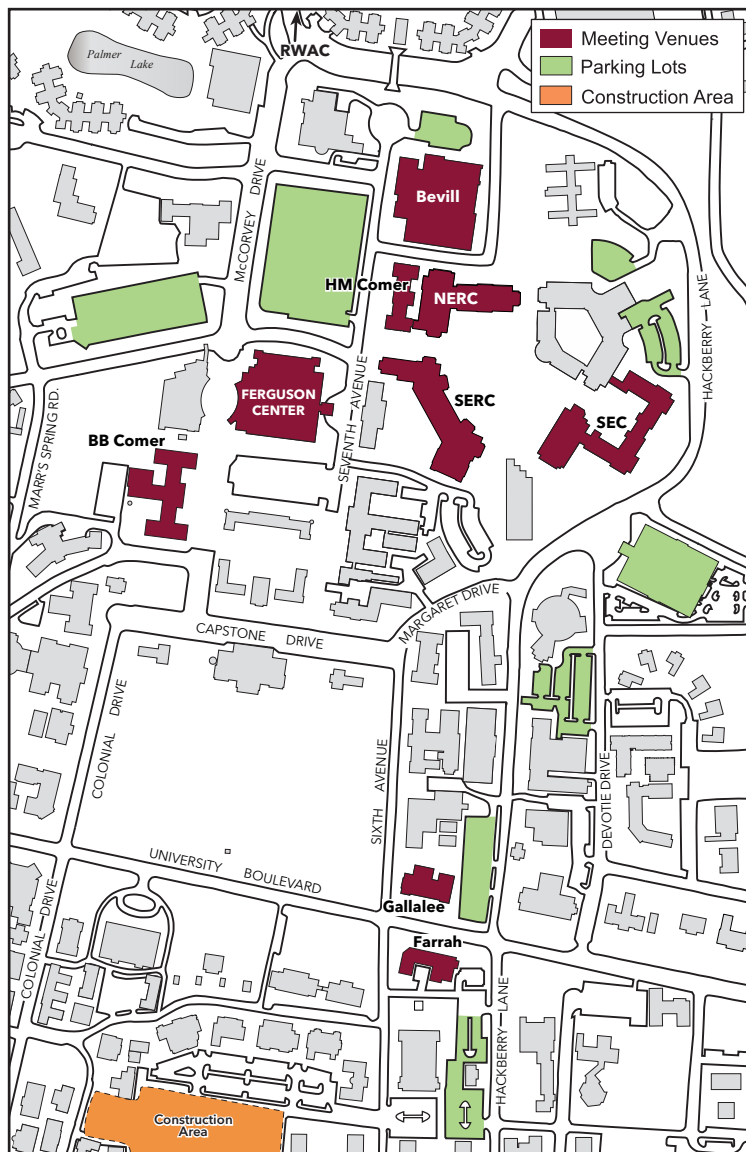

# 2017 Science Olympiad Event Locations

**HM Comer (HMC)** Wind Power  
Wind Power

**Gallalee Hall (GL)** Astronomy  
Optics  
Optics  
Reach for the Stars

**North Engineering  
Research Center (NERC)** Electric Vehicle  
Towers

**South Engineering  
Research Center (SERC)** Hovercraft  
Robot Arm  
Write it Do it  
Fast Facts  
Hovercraft  
Mission Possible  
Scrambler  
Towers  
Write it Do it

**Science and Engineering  
Complex (SEC)** Anatomy & Physiology  
Chemistry Lab  
Disease Detectives  
Ecology  
Experimental Design  
Forensics  
Invasive Species  
Materials Science  
Microbe Missions  
Anatomy & Physiology  
Crime Busters  
Disease Detectives  
Ecology  
Experimental Design  
Food Science  
Invasive Species  
Microbe Missions

**Bevill Building (BE)** Dynamic Planet  
Hydrogeology  
Rocks & Minerals  
Dynamic Planet  
Rocks & Minerals

**BB Comer (BBC)** Game On

**Farrah Hall (FA)** Remote Sensing  
Meteorology  
Road Scholar

**Robert Witt Activity  
Center (RWAC)** Helicopters  
Wright Stuff